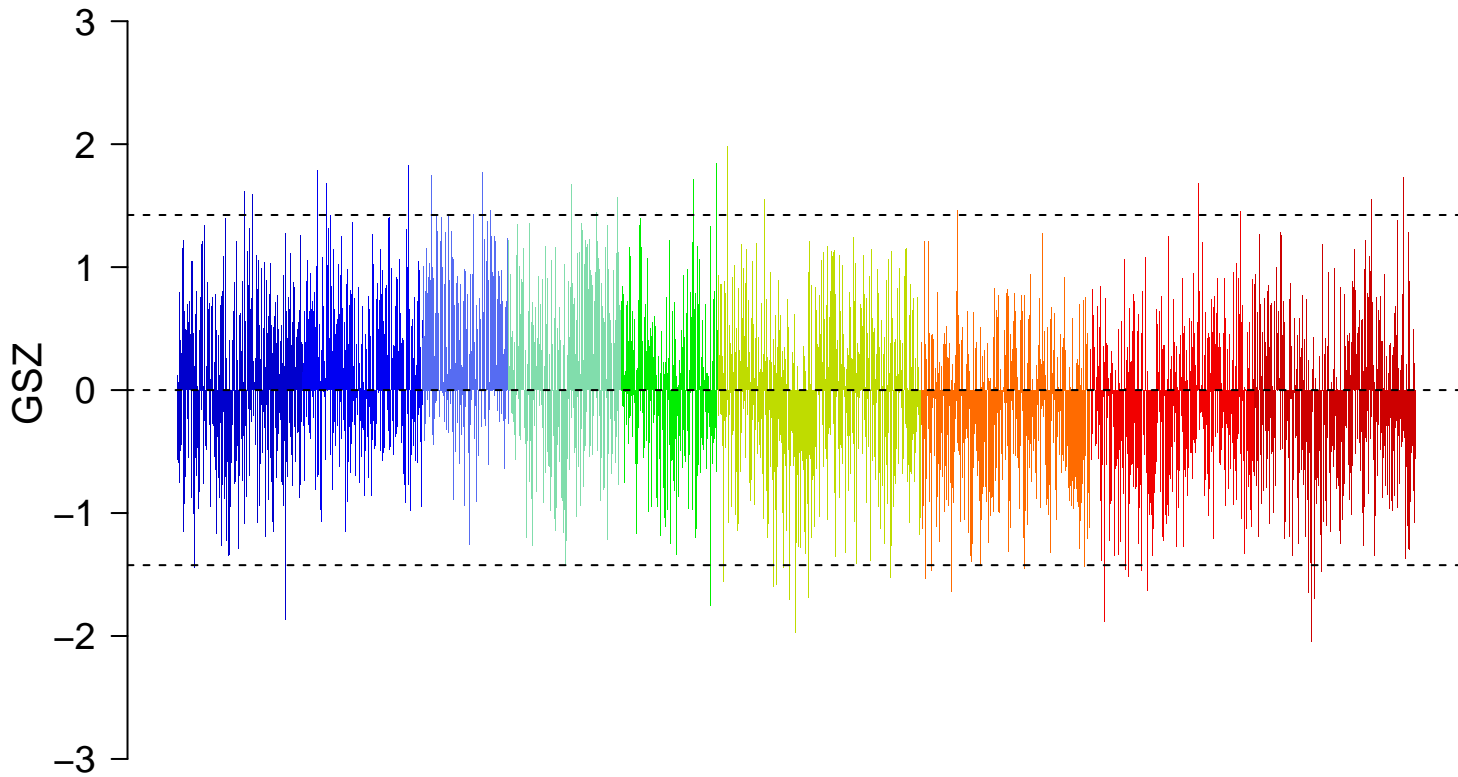

positive regulation of renal sodium excretion

positive regulation of renal sodium excretion

■ on
■ -
□ off

positive regulation of renal sodium excretion