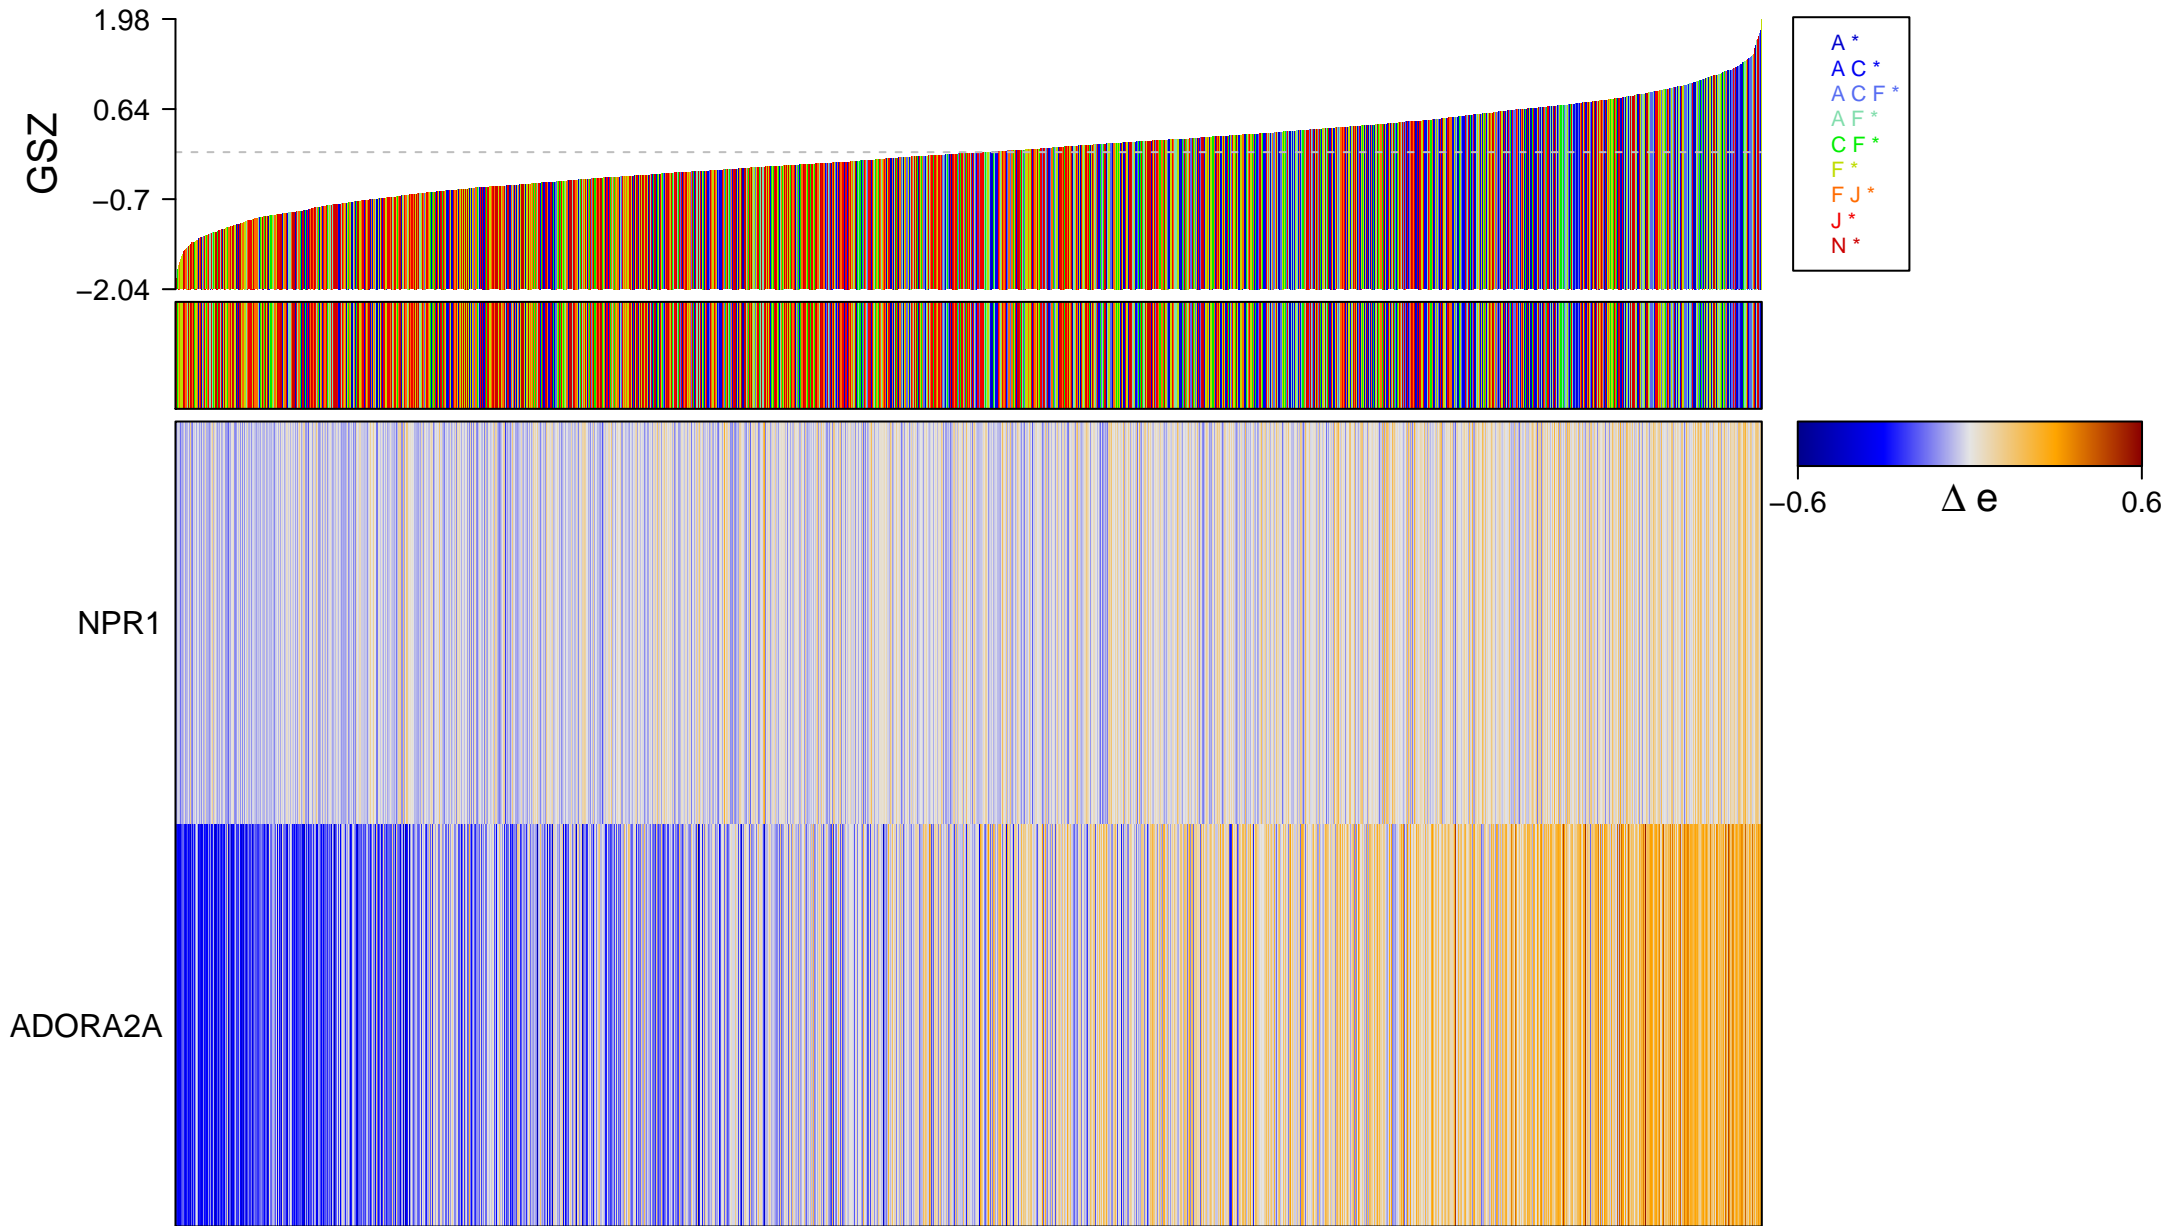

positive regulation of renal sodium excretion

positive regulation of renal sodium excretion

■ on
■ -
□ off

positive regulation of renal sodium excretion